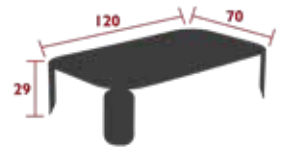

BEBOP & BELLEVIE

BEBOP

BEBOP & BELLEVIE

BEBOP

5622 - LOW TABLE 120 X 70 CM - H.29 CM
 DESIGN BY TRISTAN LOHNER

DOMESTIC PROFESSIONAL INTENSIVE 2 IREP IRCY 8 IPAC 25 CM

Aluminium sheet table top
 Curved steel sheet base
 Aluminium tube supporting cross-beam under the table top

11,4 kg

5626 - LOW TABLE 120 X 70 CM - H.42 CM
 DESIGN BY TRISTAN LOHNER

DOMESTIC PROFESSIONAL INTENSIVE 2 IREP IRCY 8 IPAC 25 CM

Aluminium sheet table top
 Curved steel sheet base
 Aluminium tube supporting cross-beam under the table top

13,9 kg

5628 - LOW CONSOLE TABLE 120 X 40 CM - H. 42 CM
 DESIGN BY TRISTAN LOHNER

NEW DOMESTIC PROFESSIONAL INTENSIVE 2 IREP IRCY 8 IPAC 25 CM

Steel sheet table top
 Intermediate table top made from steel sheet
 Curved steel sheet base
 Steel tube supporting cross-beam under the table tops
 Compatible with :
 OUTDOOR CUSHION Ø 39 CM - BASICS