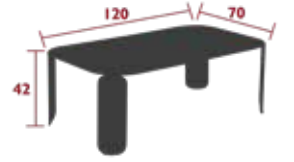

BEBOP & BELLEVIE

BEBOP

BEBOP & BELLEVIE

BEBOP

5622 - LOW TABLE 120 X 70 CM - H.29 CM
 DESIGN BY TRISTAN LOHNER

DOMESTIC PROFESSIONAL INTENSIVE 2 IREP IRCY 8 IPAC 25 CM

Aluminium sheet table top
 Curved steel sheet base
 Aluminium tube supporting cross-beam under the table top

11,4 kg

5626 - LOW TABLE 120 X 70 CM - H.42 CM
 DESIGN BY TRISTAN LOHNER

DOMESTIC PROFESSIONAL INTENSIVE 2 IREP IRCY 8 IPAC 25 CM

Aluminium sheet table top
 Curved steel sheet base
 Aluminium tube supporting cross-beam under the table top

13,9 kg

5628 - LOW CONSOLE TABLE 120 X 40 CM - H. 42 CM
 DESIGN BY TRISTAN LOHNER

NEW DOMESTIC PROFESSIONAL INTENSIVE 2 IREP IRCY 8 IPAC 25 CM

Steel sheet table top
 Intermediate table top made from steel sheet
 Curved steel sheet base
 Steel tube supporting cross-beam under the table tops
 Compatible with :
 OUTDOOR CUSHION Ø 39 CM - BASICS