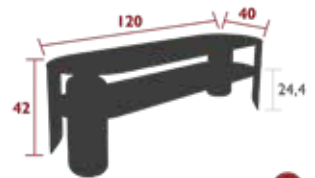

11,4 kg

5626 - LOW TABLE 120 X 70 CM - H.42 CM
 DESIGN BY TRISTAN LOHNER

DOMESTIC PROFESSIONAL INTENSIVE 2 IREP IRCY 8 IPAC 25 CM

Aluminium sheet table top
 Curved steel sheet base
 Aluminium tube supporting cross-beam under the table top

13,9 kg

5628 - LOW CONSOLE TABLE 120 X 40 CM - H. 42 CM
 DESIGN BY TRISTAN LOHNER

NEW DOMESTIC PROFESSIONAL INTENSIVE 2 IREP IRCY 8 IPAC 25 CM

Steel sheet table top
 Intermediate table top made from steel sheet
 Curved steel sheet base
 Steel tube supporting cross-beam under the table tops
 Compatible with :
 OUTDOOR CUSHION Ø 39 CM - BASICS

27 kg

5631 - OFFSET TABLE
 DESIGN BY TRISTAN LOHNER

NEW DOMESTIC PROFESSIONAL INTENSIVE 2 IREP IRCY 8 IPAC 25 CM

Aluminium sheet table top
 Curved steel sheet base
 Steel base
 Sliding pads

9 kg

BEBOP

5627 - SIDE TABLE Ø 35 CM