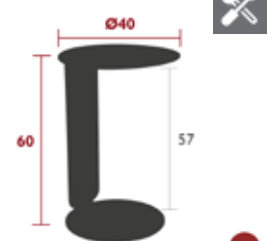

11,4 kg

5626 - LOW TABLE 120 X 70 CM - H.42 CM
 DESIGN BY TRISTAN LOHNER

DOMESTIC PROFESSIONAL INTENSIVE 2 IREP IRCY 8 IPAC 25 CM

Aluminium sheet table top
 Curved steel sheet base
 Aluminium tube supporting cross-beam under the table top

13,9 kg

5628 - LOW CONSOLE TABLE 120 X 40 CM - H. 42 CM
 DESIGN BY TRISTAN LOHNER

NEW DOMESTIC PROFESSIONAL INTENSIVE 2 IREP IRCY 8 IPAC 25 CM

Steel sheet table top
 Intermediate table top made from steel sheet
 Curved steel sheet base
 Steel tube supporting cross-beam under the table tops
 Compatible with :
 OUTDOOR CUSHION Ø 39 CM - BASICS

27 kg

5631 - OFFSET TABLE
 DESIGN BY TRISTAN LOHNER

NEW DOMESTIC PROFESSIONAL INTENSIVE 2 IREP IRCY 8 IPAC 25 CM

Aluminium sheet table top
 Curved steel sheet base
 Steel base
 Sliding pads

9 kg

BEBOP

5627 - SIDE TABLE Ø 35 CM

DESIGN BY TRISTAN LOHNER

DOMESTIC PROFESSIONAL INTENSIVE

2 IREP

IRCY

10 IPAC

Aluminium sheet table top
Intermediate table top made from aluminium sheet
Curved aluminium sheet base

5610 - LOW TABLE Ø 45 CM

DESIGN BY TRISTAN LOHNER