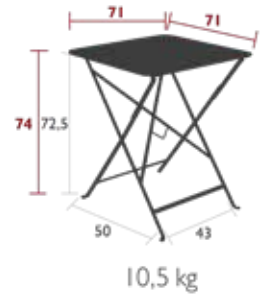

IRCY

6⁷ IPAC

x8

Steel sheet table top
Flat steel base
Parasol hole : pole max. Ø 40 mm

16,5 kg

CM

BISTRO+

0210 - TABLE Ø 60 CM

DOMESTIC | PROFESSIONAL | INTENSIVE

2 IREP

IRCY

7⁸ IPAC

2x

Steel sheet table top
Flat steel base
Reinforced parts:
Table top (thickness: 1.2 mm)
No rim, reduces corrosion risk

0212 - TABLE 71 X 71 CM

DOMESTIC | PROFESSIONAL | INTENSIVE

2 IREP

IRCY

7⁸ IPAC

2x

Steel sheet table top
Flat steel base
Parasol hole : pole max. Ø 40 mm
Reinforced parts:
Table top (thickness: 1.2 mm)
No rim, reduces corrosion risk

BISTRO

0102 - LEATHER CHAIR

NEW DOMESTIC PROFESSIONAL INTENSIVE **2 IREP** **IRCY**