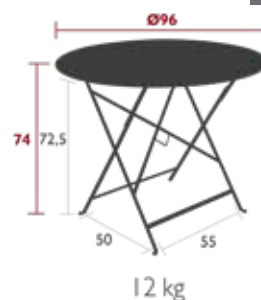

Steel sheet table top
Flat steel base

6 kg

CM

0233 - TABLE Ø 77 CM

DOMESTIC | PROFESSIONAL | INTENSIVE

2 IREP

IRCY

6⁷ IPAC

x4

Steel sheet table top
Flat steel base
Parasol hole : pole max. Ø 40 mm

10 kg

CM

0235 - TABLE Ø 96 CM

DOMESTIC | PROFESSIONAL | INTENSIVE

2 IREP

IRCY

6⁷ IPAC

x3

Steel sheet table top
Flat steel base
Parasol hole : pole max. Ø 40 mm

12 kg

CM

0237 - TABLE Ø 117 CM

DOMESTIC | PROFESSIONAL | INTENSIVE

2 IREP

IRCY

6⁷ IPAC

x8

Steel sheet table top
Flat steel base
Parasol hole : pole max. Ø 40 mm

16,5 kg

CM

BISTRO+

0210 - TABLE Ø 60 CM