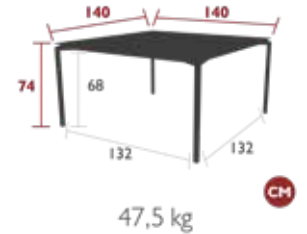

CALVI, STUDIE & OTTO

CALVI & STUDIE

CALVI & STUDIE

INDOOR

CALVI

8753 - TABLE 140 X 140 CM
DESIGN BY ANTOINE LESUR

DOMESTIC PROFESSIONAL INTENSIVE | 2 IREP | IRCY | 10 IPAC | 6 PERSONS | 25 COLORS

Aluminium sheet table top
Tubular aluminium base
Height-adjustable pads
Set of 2 leg risers provided for rain runoff

8744 - TABLE 160 X 80 CM
DESIGN BY ANTOINE LESUR

DOMESTIC PROFESSIONAL INTENSIVE | 2 IREP | IRCY | 10 IPAC | 6 PERSONS | 25 COLORS

Aluminium sheet table top
Tubular aluminium base
Height-adjustable pads
Set of 2 leg risers provided for rain runoff
Compatible with :
PROTECTIVE COVER 160 X 100 CM FOR TABLE - COVERS

8740 - TABLE 195 X 95 CM
DESIGN BY ANTOINE LESUR

DOMESTIC PROFESSIONAL INTENSIVE | 2 IREP | IRCY | 10 IPAC | 6 PERSONS | 25 COLORS

Aluminium sheet table top
Tubular aluminium base
Height-adjustable pads
Set of 2 leg risers provided for rain runoff
Compatible with :
PROTECTIVE COVER 210 X 100 FOR TABLE - COVERS