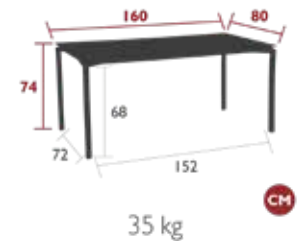

CALVI, STUDIE & OTTO

CALVI & STUDIE

CALVI & STUDIE

INDOOR

CALVI

8753 - TABLE 140 X 140 CM
DESIGN BY ANTOINE LESUR

DOMESTIC PROFESSIONAL INTENSIVE | 2 IREP | IRCY | 10 IPAC | 6 PERSONS | 25 COLORS

Aluminium sheet table top
Tubular aluminium base
Height-adjustable pads
Set of 2 leg risers provided for rain runoff

8744 - TABLE 160 X 80 CM
DESIGN BY ANTOINE LESUR

DOMESTIC PROFESSIONAL INTENSIVE | 2 IREP | IRCY | 10 IPAC | 6 PERSONS | 25 COLORS

Aluminium sheet table top
Tubular aluminium base
Height-adjustable pads
Set of 2 leg risers provided for rain runoff
Compatible with :
PROTECTIVE COVER 160 X 100 CM FOR TABLE - COVERS

8740 - TABLE 195 X 95 CM
DESIGN BY ANTOINE LESUR

DOMESTIC PROFESSIONAL INTENSIVE | 2 IREP | IRCY | 10 IPAC | 6 PERSONS | 25 COLORS

Aluminium sheet table top
Tubular aluminium base
Height-adjustable pads
Set of 2 leg risers provided for rain runoff
Compatible with :
PROTECTIVE COVER 210 X 100 FOR TABLE - COVERS