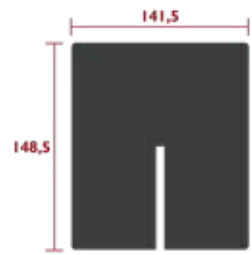

0,69 kg

3090 - GARDEN PONCHO 141.5 X 148.5 CM

DOMESTIC | PROFESSIONAL | INTENSIVE

Outdoor fabric cotton
 Coloured PVC strap (do not iron)

- | | | | | | |
|--------|--|---------------|--------|--|--------------|
| 3090B4 | | Sorbet yellow | 3090B3 | | Amazon green |
|--------|--|---------------|--------|--|--------------|