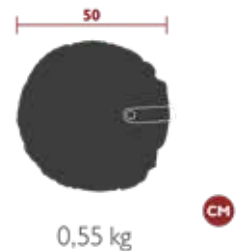

2729A4	● Burgundy	2729B1	● Mint
272997	● Twine	2729C3	● Apricot
272986	● Safari Green	2729C2	● Eucalyptus Green
272996	● Night Blue