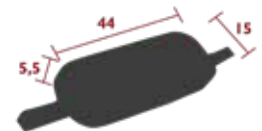

0,54 kg

2727 - SET OF 2 OUTDOOR CUSHION 41 X 45 CM

Dralon® solution-dyed acrylic
Polyurethane foam
Density 30 kg/m³
Coloured PVC strap fastened with a snap button (do not iron)
Compatible with :
LOW ARMCHAIR, LOUNGE ARMCHAIR & LOUNGE CHAIR - LUXEMBOURG
LOW ARMCHAIR - LUXEMBOURG STEEL

0,64 kg

3141 - HEADREST 44 X 15 X 5.5 CM

Dralon® solution-dyed acrylic
Polyurethane foam
Density 30 kg/m³
Coloured PVC strap fastened with a snap button (do not iron)
Compatible with :
SUNLOUNGER & XS SUNLOUNGER - ALIZÉ
SUNLOUNGER - DUNE
CHAISE LONGUE - BISTRO