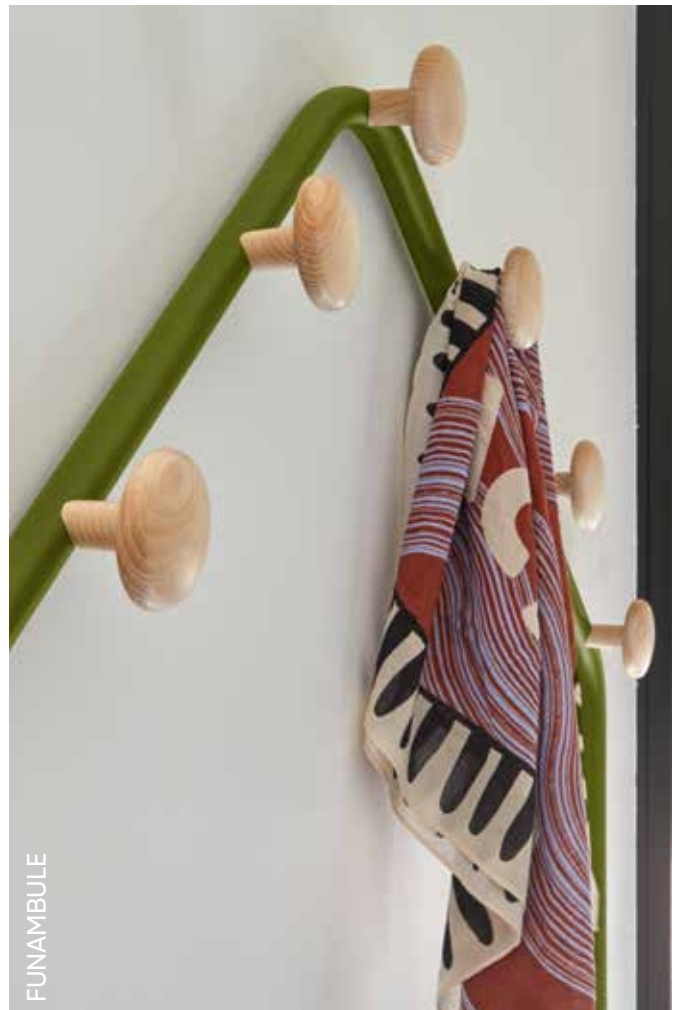

FUNAMBULE

3406 - CLOAKROOM BENCH
DESIGN BY STUDIO FERMOB

NEW DOMESTIC PROFESSIONAL INTENSIVE 2 IREP IRCY x2 25

Tubular steel frame
Steel sheet seat
Removable sheet steel shelf
7 ash wood pegs with a wax finish