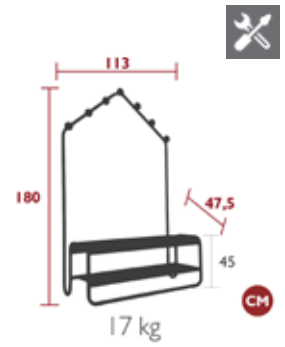

FUNAMBULE

3406 - CLOAKROOM BENCH
DESIGN BY STUDIO FERMOB

NEW DOMESTIC PROFESSIONAL INTENSIVE 2 IREP IRCY x2 25

Tubular steel frame
Steel sheet seat
Removable sheet steel shelf
7 ash wood pegs with a wax finish