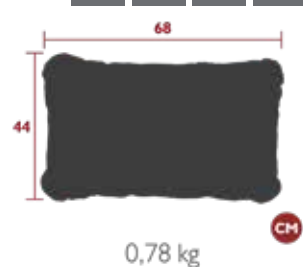

Dralon® solution-dyed acrylic
Jacquard fabric
Teflon® treated : resistant to stains and mould
Polyester foam

- 271342 ● Liquorice
- 271310 ● Sage Green
- 2713C1 ● Blush Pink

3010 - TRIVET 22 X 17.5 CM

DESIGN BY FRÉDÉRIC SOFIA