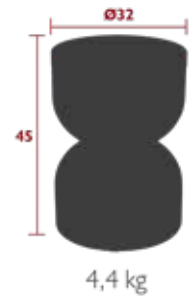

PIAPOLO

3206 - STOOL

DESIGN BY TRISTAN LOHNER

DOMESTIC PROFESSIONAL INTENSIVE

2 IREP

IRCY

10 IPAC

Aluminium sheet frame
Aluminium sheet seat
Upper bowl can be used as a storage compartment
Concealed drain hole at the bottom of the upper bowl
Soundproofed pads and lid